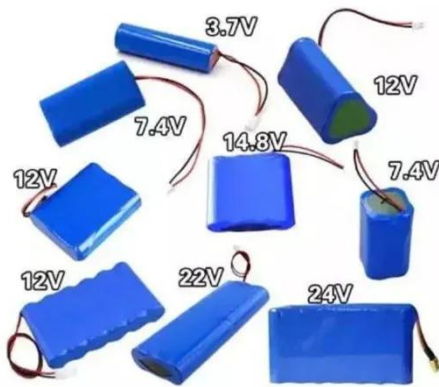

dimensions. Solar panel size is ...

Solar Panel Size Guide , Best Panel Size for Your ...

Learn how to choose the ideal solar panel size for your home. Get expert tips, standard dimensions, and a size chart to simplify your solar decisions.

Contact Us

For catalog requests, pricing, or partnerships, please visit:
<https://www.espay.es>