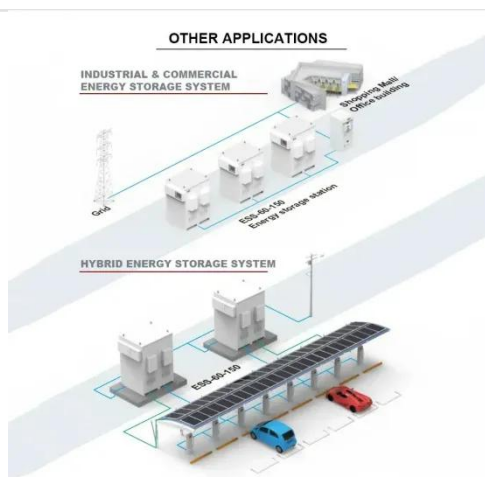

Dixie Battery Exchange St. George UT, 84770 - Manta

At Dixie Battery, we pride ourselves on providing top-quality products and exceptional customer service, what makes Dixie Battery the Best Choice for Your Battery Needs.

What Is Battery Swapping Station: Features, Benefits, and FAQs