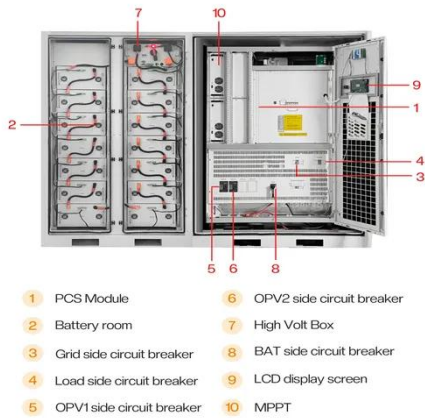

Agriculture and Technology are the core figures of the research ...

switchgear Companies and Suppliers in Japan , Energy XPRT

Cambridge Sensotec was founded in the year 2000 by Dr Mark Swetnam, Donald Kings and Victor Stekly. Using their vast experience and knowledge the team developed the Rapidox range of bench ...