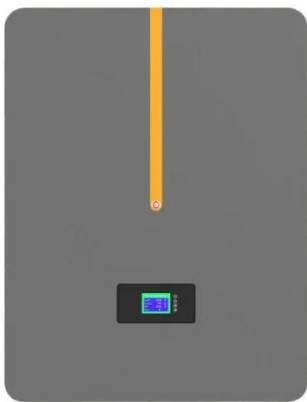

Picasa e o aplicativo de mensagens ...

Fazer o download e instalar o Google Chrome

Fazer o download e instalar o Google Chrome Você pode baixar e instalar o navegador da Web Chrome sem custos financeiros e usá-lo para navegar na Web.

Circuit Breakers & Disconnectors in Ghana

The Costa Plastic Distribution Box (CT002) is designed for 2 circuit breakers, offering safe and