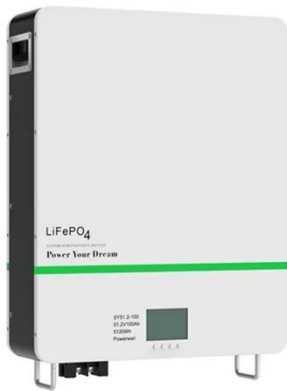

Google Images. The most comprehensive image search on the web.