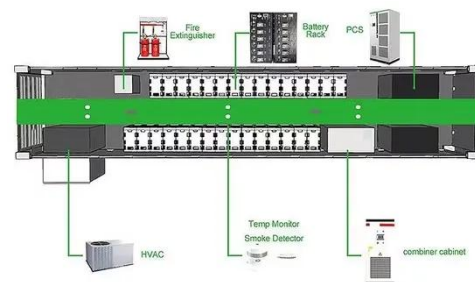

Zambia inverter off-grid spf5000es

The Growatt SPF 5000 ES 5kVA 5.5kW 48V Hybrid Inverter is a multi-functional off-grid solar inverter, integrated with an MPPT solar charge controller, a high-frequency pure sine wave inverter with a ...

GROWATT 5KVA 48V SPF5000ES

The Growatt SPF 5000 ES 5kVA 5.5kW 48V Hybrid Inverter is a multi-functional

...

Zambia inverter off-grid spf5000es

High Efficiency and Reliable Power Supply: The Growatt SPF5000ES Off-Grid Inverter offers an inverter efficiency of 93%, ensuring a reliable and efficient power supply for your home.

Growatt SPF 5000 ES Data Sheet

Perfect for off-grid backup power and self-consumption applications. The Growatt SPF 5000 ES supports MPPT ranges of 120V~430V with a maximum 450VDC producing pure sine wave AC output.

Growatt 5kW Off-Grid SPF5000-ES 48V Inverter

--The SPF5000ES supports a maximum DC input voltage of 600V, allowing for flexible solar panel configurations and optimal power generation. It boasts a

high conversion efficiency of up to 98.1%, ...