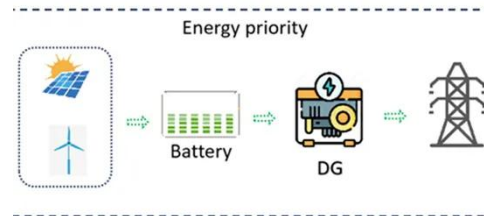

Zambia inverter off-grid spf5000es

The Growatt SPF 5000 ES 5kVA 5.5kW 48V Hybrid Inverter is a multi-functional off-grid solar inverter, integrated with an MPPT solar charge controller, a high-frequency pure sine wave inverter with a ...

GROWATT 5KVA 48V SPF5000ES

The Growatt SPF 5000 ES 5kVA 5.5kW 48V Hybrid Inverter is a multi-functional

...

Zambia inverter off-grid spf5000es

High Efficiency and Reliable Power Supply: The Growatt SPF5000ES Off-Grid Inverter offers an inverter efficiency of 93%, ensuring a reliable and efficient power supply for your home.

Growatt 5kW Off-Grid SPF5000-ES 48V Inverter

--The SPF5000ES supports a maximum DC input voltage of 600V, allowing for flexible solar panel configurations and optimal power generation. It boasts a

high conversion efficiency of up to 98.1%, ...

Growatt SPF 5000 ES Off-grid Inverter

This is a multifunctional off-grid solar inverter, integrated with an MPPT solar charge controller, a high-frequency pure sine wave inverter, and a UPS function module in one machine, which is perfect for ...